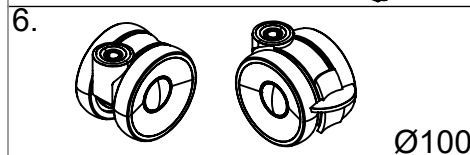

KM159-L-Ergo

2x

| | | | |
|-----|--|-------|----|
| 9. | | M8x40 | 4x |
| 10. | | M8 | 4x |
| 11. | | Ø4x16 | 8x |

2x

2x

1x

4x

2+2

Ø100

4x

6x

M10X25